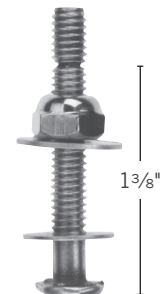

Solid Brass Closet Bolt

- Nickel-plated steel nut and zinc-plated washer included
- Nuts and washers also available separately

416

417

419

Item No	Description	Pkg	Min Qty	Case Qty
SOLID BRASS CLOSET BOLT				
410	1/4" x 20-2 1/4" bolt with nut & washer, bulk	B	100	1000
410-PB	1/4" x 20-2 1/4" bolt with nut & washer, 2/bag	B	50	50
411	1/4" x 20-3 1/2" bolt with nut & washer, bulk	B	100	500
411-PB	1/4" x 20-3 1/2" bolt with nut & washer, 2/bag	B	50	50
415	5/16" x 18-1 3/4" bolt with nut & washer, bulk	B	100	500
415-PB	5/16" x 18-1 3/4" bolt with nut & washer, 2/bag	B	50	50
416	5/16" x 18-2 1/4" bolt with nut & washer, bulk	B	100	500
416-PB	5/16" x 18-2 1/4" bolt with nut & washer, 2/bag	B	50	50
416PK2	5/16" x 18-2 1/4" bolt with nut & washer, 2/bag	C*	25	25
COMPONENTS				
417	1/4" x 20, 7/16" hex, nickel-plated steel open end nut	B	100	1000
418	5/16" x 18, 9/16" hex, nickelplated steel open end nut	B	100	1000
419	Closet washer-zinc-plated steel (.042 thick)	B	100	5000
490-11223	1/4" x 20, 7/16" hex, nickel-plated brass open end nut	B	25	2500
490-11227	5/16" x 18, 9/16" hex, nickel-plated brass open end nut	B	25	2500
490-11221	Closet washer-nickel-plated brass	B	25	2500

Snap-It™ Brass Closet Bolt

- Nickel-plated steel nut and zinc-plated washers included

Snap off tip with pliers after installation.

412-PB

Item No	Description	Pkg	Min Qty	Case Qty
412-PB	1/4" x 20-2 1/4" bolt with nut & washers, 2/bag	B*	50	50
412-PBPK2	1/4" x 20-2 1/4" bolt with nut & washers, 2/bag	C*	25	25
414-PB	5/16" x 18-2 1/4" bolt with nut & washers, 2/bag	B*	50	50